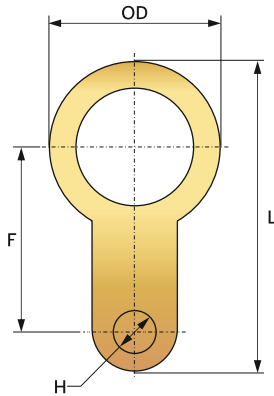

Earth Tag

- Size** : M16 to M115 and ½" NPT to 3½" NPT
Standard : BS 6121:Part 5:1993
Material : Brass BS2870 and SS316L
Application : Earth Tags are used between cable gland entry and equipment to provide earth bound connection. Earth Tag produces earth bound connection for electricity.
Optional : Earth Tags are also available in different plating like Nickel, Chrome, Tin. We are also able to supply Earth Tag with or without screw and washer.